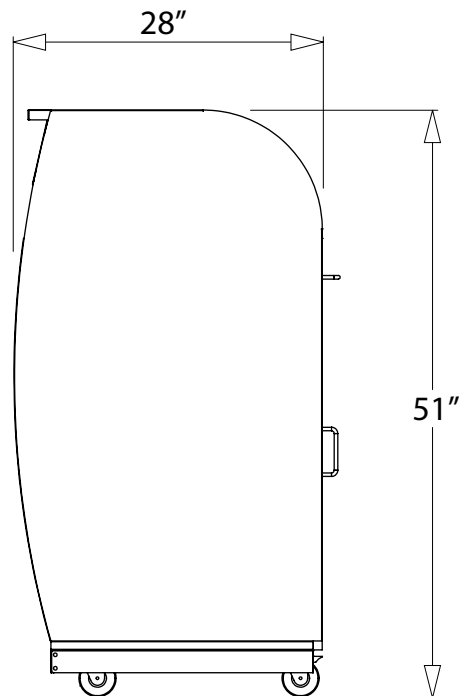

3990 Old Town Avenue Suite A-100, San Diego, CA 92110
877-740-1779
www.thesecuritystation.com

**TOTAL COST
BEFORE DELIVERY**

$1,999 (basic options)

January 2019