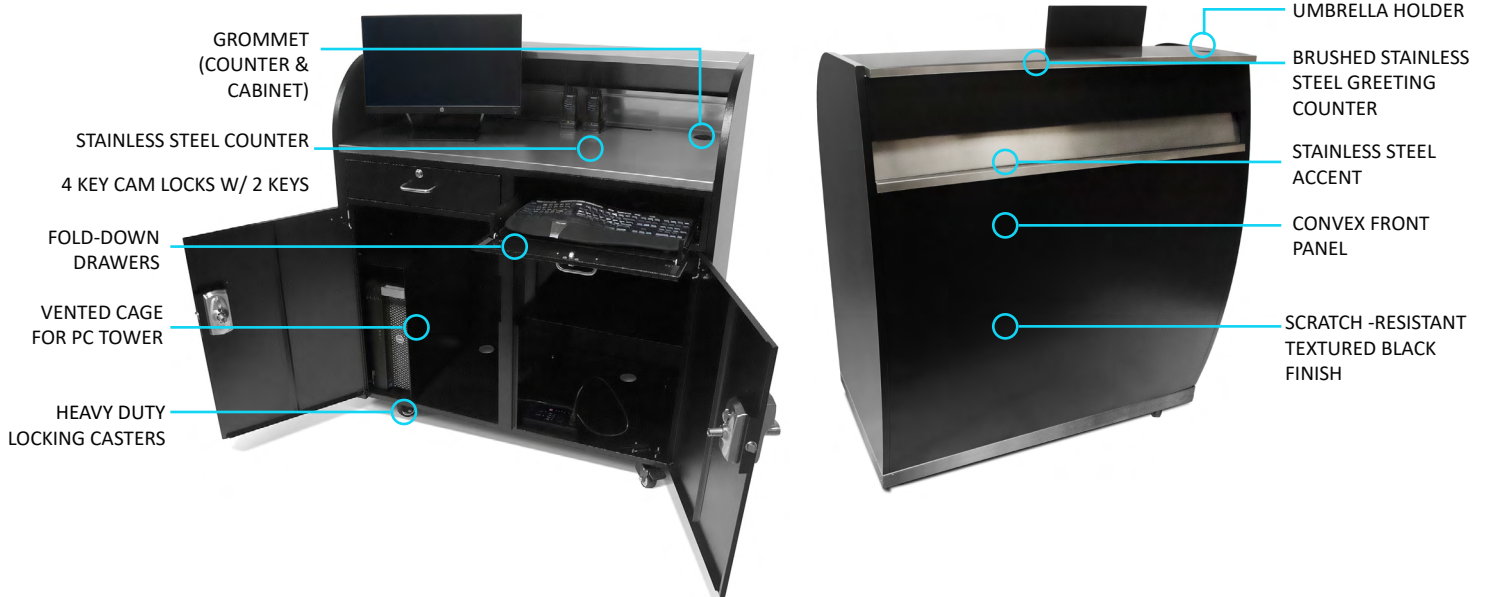

3990 Old Town Avenue Suite A-100, San Diego, CA 92110
877-740-1779
www.thesecuritystation.com

**TOTAL COST
BEFORE DELIVERY**

$1,999 (basic options)

January 2019