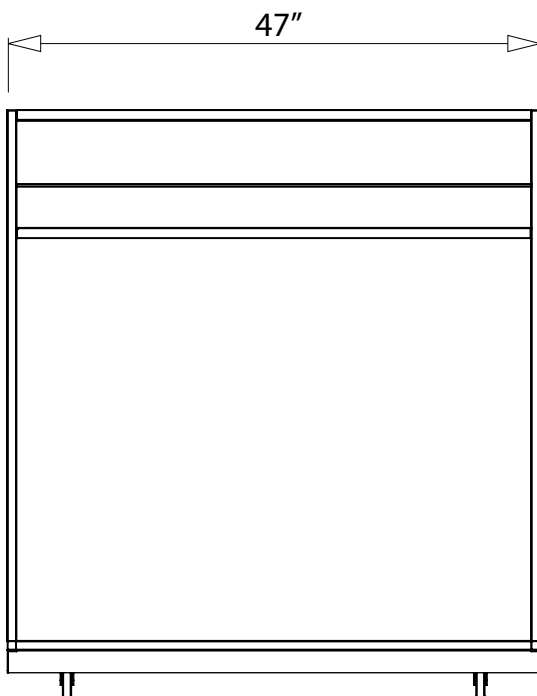

3990 Old Town Avenue Suite A-100, San Diego, CA 92110
877-740-1779
www.thesecuritystation.com

**TOTAL COST
BEFORE DELIVERY**

$1,999 (basic options)

January 2019