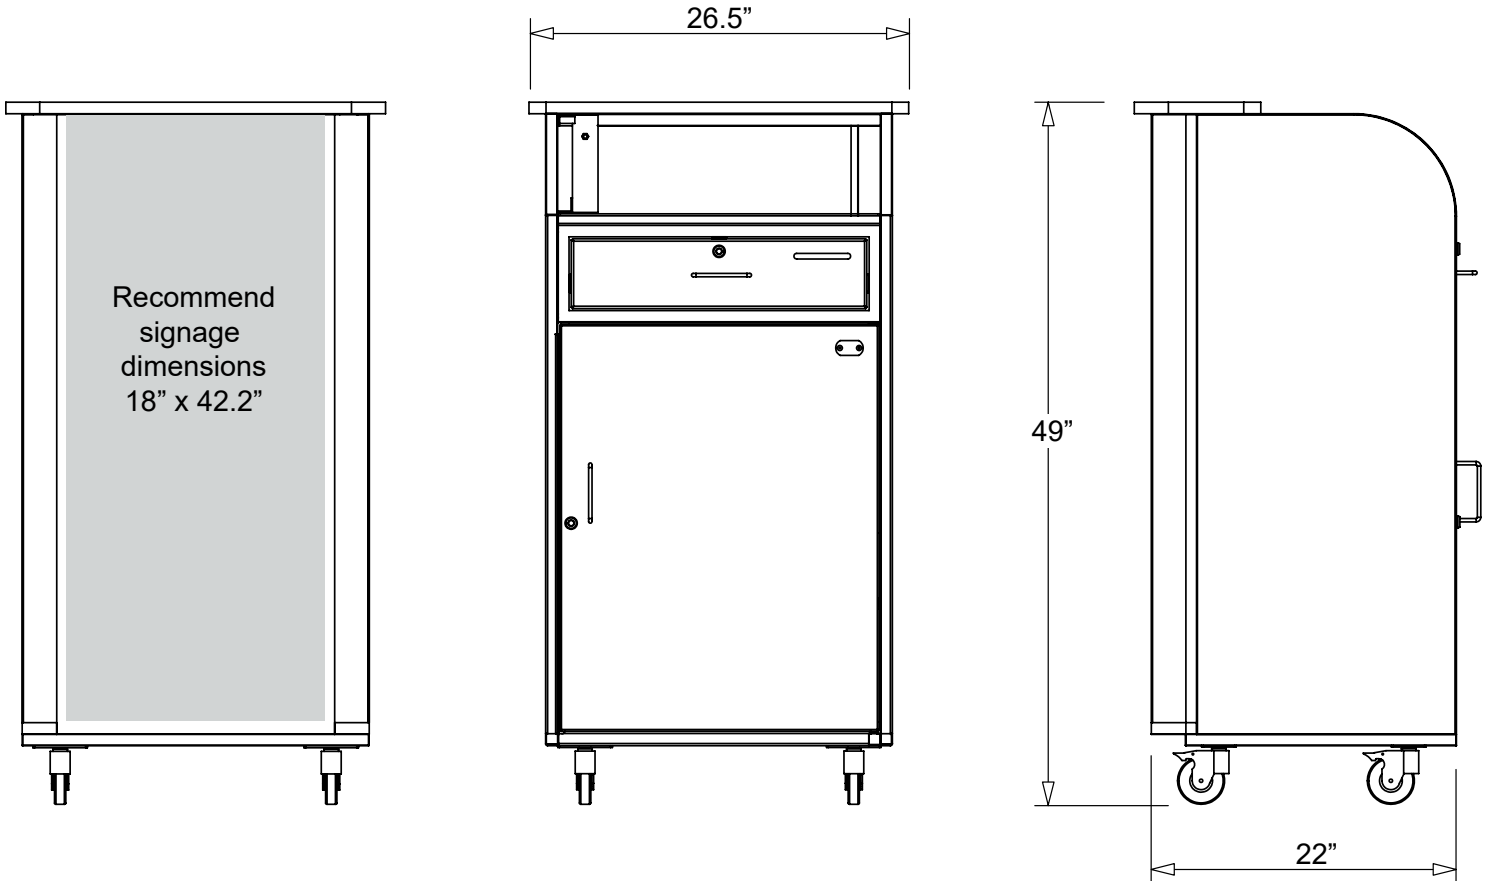

3990 Old Town Avenue Suite A-100, San Diego, CA 92110
877-740-1779
www.thesecuritystation.com

TOTAL COST BEFORE DELIVERY

$699.95 (basic options)

January 2019